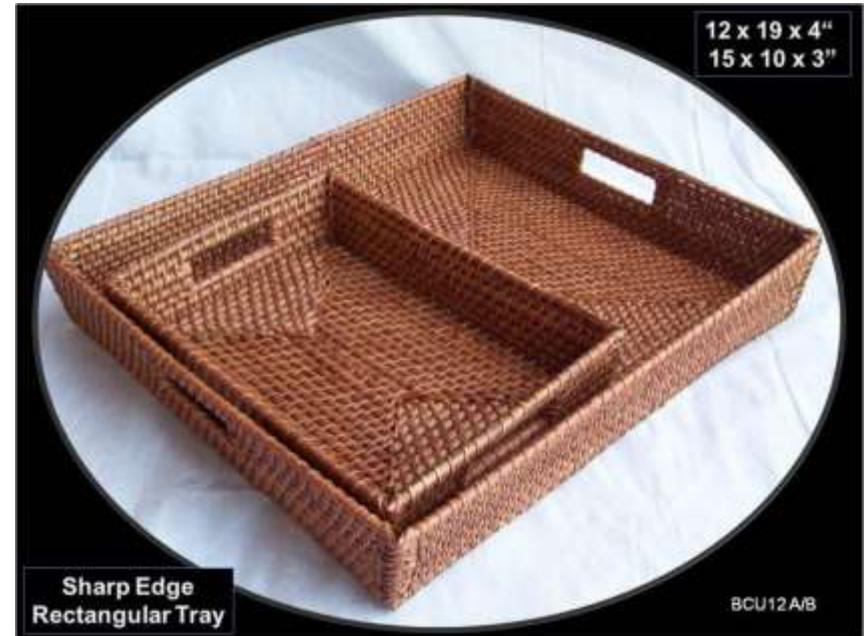

# TRAYS

**Round Tray set(40 cm,35 cm)**

**Round tray (set of 3 natural)**

# TRAYS

**Round tray with  
teakwood(30,25,20 cm dia)**

**Round tray (25 cm dia)**

# TRAYS

Oval tray set

Rectangle tray (S/3)

# TRAYS

Rectangle tray(S/3)

Rectangle tray(S/2)